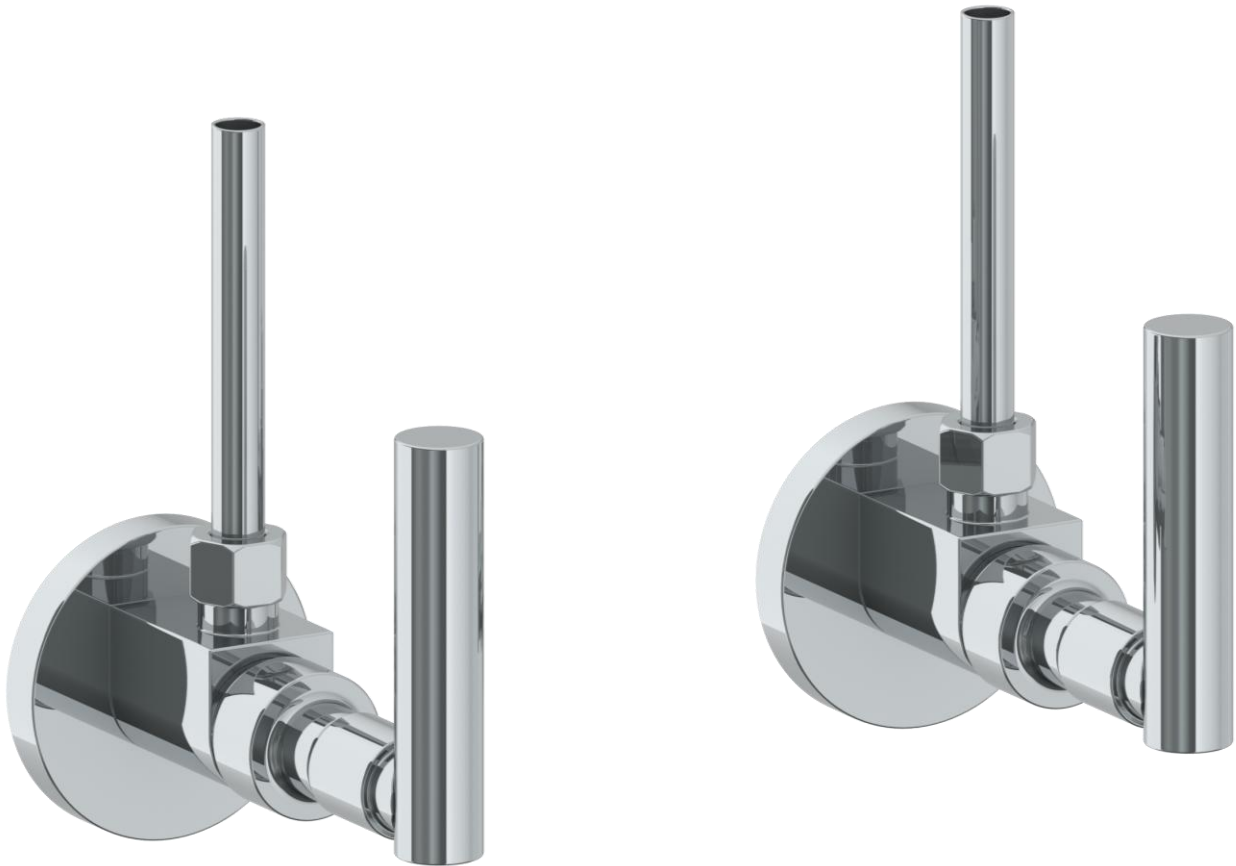

27-MAS2-CL14

Lavatory Angle Stop Kit

1/2" IPS x 3/8" OD Compression

WATERMARK DESIGNS 1/31/2019

350 Dewitt Ave Brooklyn NY 11207 USA T 718 257 2800 F 718 257 2144 info@watermark-designs.com