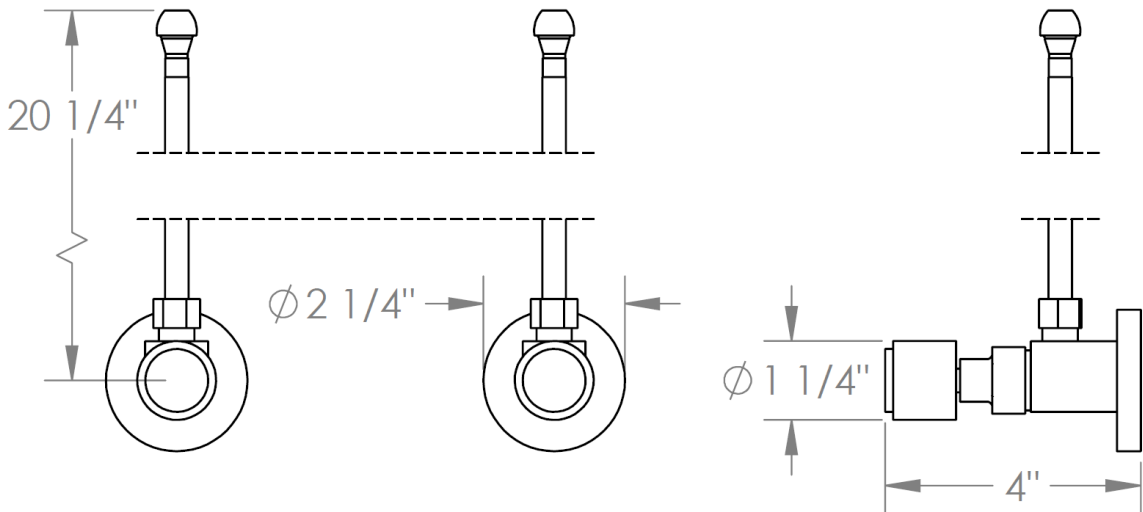

**27-MAS2-CL15**

Lavatory Angle Stop Kit

1/2" IPS x 3/8" OD Compression

**WATERMARK DESIGNS 1/31/2019**

350 Dewitt Ave Brooklyn NY 11207 USA T 718 257 2800 F 718 257 2144 info@watermark-designs.com

**27-MAS2-CL16**

Lavatory Angle Stop Kit

1/2" IPS x 3/8" OD Compression

**WATERMARK** DESIGNS 1/31/2019

350 Dewitt Ave Brooklyn NY 11207 USA T 718 257 2800 F 718 257 2144 info@watermark-designs.com

**27-MAS2-CL14**

Lavatory Angle Stop Kit

1/2" IPS x 3/8" OD Compression

**WATERMARK** DESIGNS 1/31/2019

350 Dewitt Ave Brooklyn NY 11207 USA T 718 257 2800 F 718 257 2144 info@watermark-designs.com