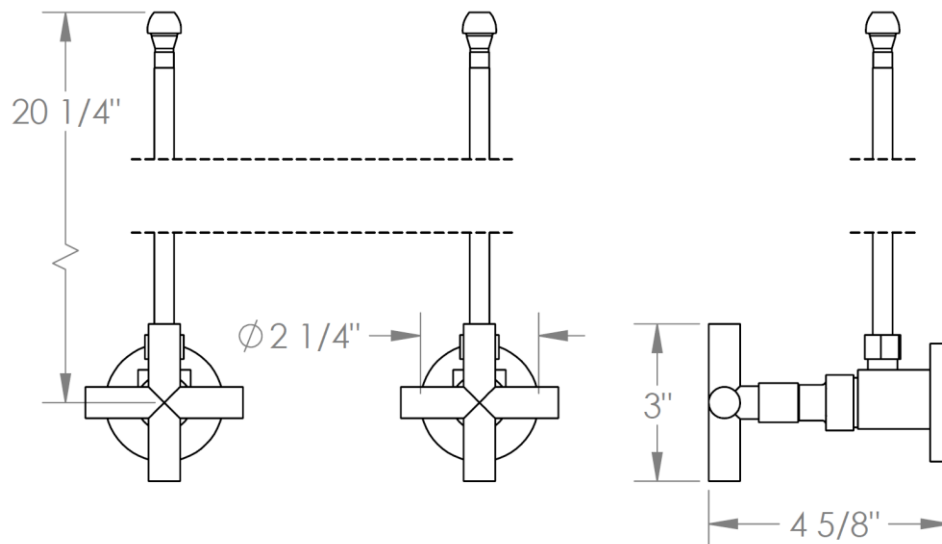

**27-MAS2-CL15**

Lavatory Angle Stop Kit

1/2" IPS x 3/8" OD Compression

**WATERMARK DESIGNS 1/31/2019**

350 Dewitt Ave Brooklyn NY 11207 USA T 718 257 2800 F 718 257 2144 info@watermark-designs.com

**27-MAS2-CL16**

Lavatory Angle Stop Kit

1/2" IPS x 3/8" OD Compression

**WATERMARK** DESIGNS 1/31/2019

350 Dewitt Ave Brooklyn NY 11207 USA T 718 257 2800 F 718 257 2144 info@watermark-designs.com

**27-MAS2-CL14**

Lavatory Angle Stop Kit

1/2" IPS x 3/8" OD Compression

**WATERMARK** DESIGNS 1/31/2019

350 Dewitt Ave Brooklyn NY 11207 USA T 718 257 2800 F 718 257 2144 info@watermark-designs.com