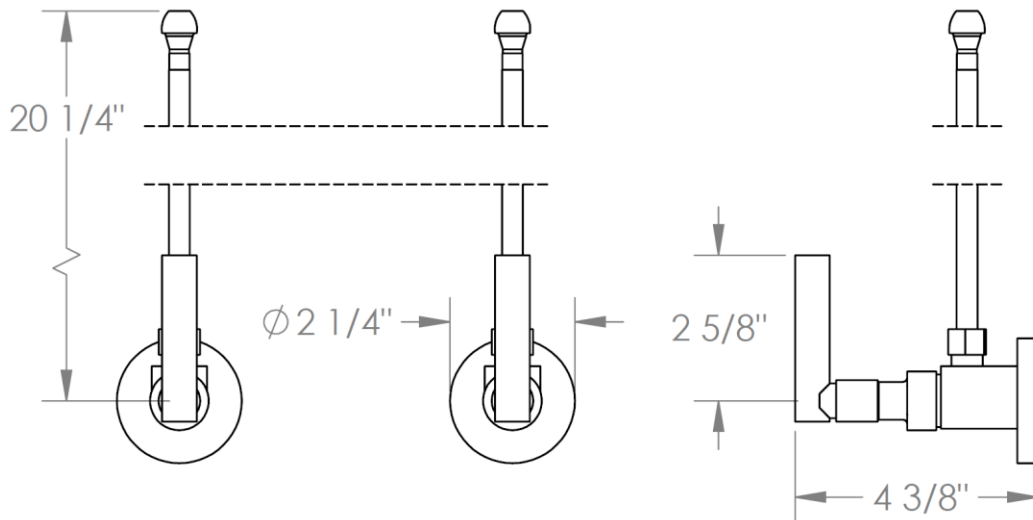

**27-MAS2-CL15**

Lavatory Angle Stop Kit

1/2" IPS x 3/8" OD Compression

**WATERMARK DESIGNS 1/31/2019**

350 Dewitt Ave Brooklyn NY 11207 USA T 718 257 2800 F 718 257 2144 info@watermark-designs.com

**27-MAS2-CL16**

Lavatory Angle Stop Kit

1/2" IPS x 3/8" OD Compression

**WATERMARK** DESIGNS 1/31/2019

350 Dewitt Ave Brooklyn NY 11207 USA T 718 257 2800 F 718 257 2144 info@watermark-designs.com

**27-MAS2-CL14**

Lavatory Angle Stop Kit

1/2" IPS x 3/8" OD Compression

**WATERMARK** DESIGNS 1/31/2019

350 Dewitt Ave Brooklyn NY 11207 USA T 718 257 2800 F 718 257 2144 info@watermark-designs.com