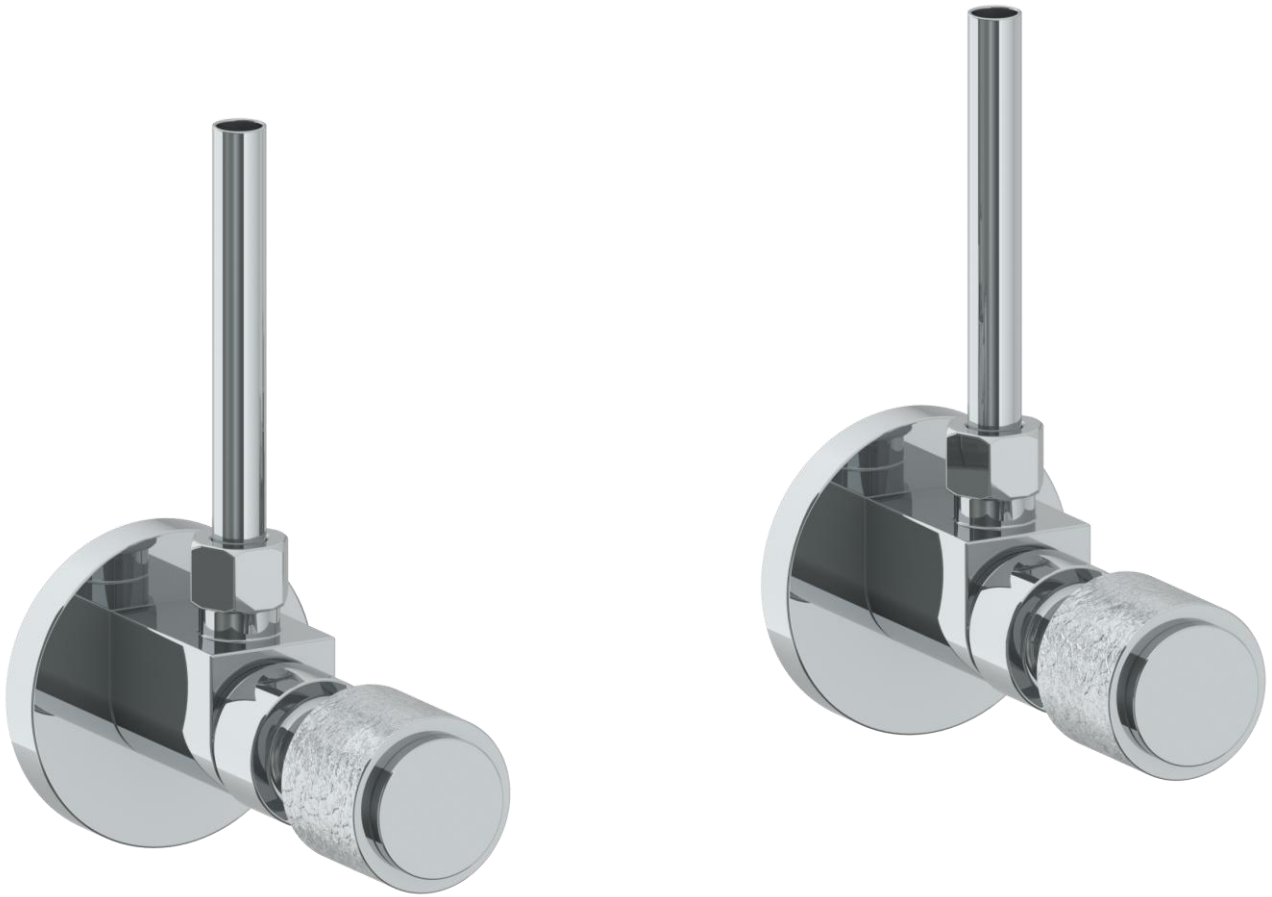

**27-MAS2-CL15**

Lavatory Angle Stop Kit

1/2" IPS x 3/8" OD Compression

**WATERMARK DESIGNS 1/31/2019**

350 Dewitt Ave Brooklyn NY 11207 USA T 718 257 2800 F 718 257 2144 info@watermark-designs.com

**27-MAS2-CL16**

Lavatory Angle Stop Kit

1/2" IPS x 3/8" OD Compression

**WATERMARK** DESIGNS 1/31/2019

350 Dewitt Ave Brooklyn NY 11207 USA T 718 257 2800 F 718 257 2144 info@watermark-designs.com

**27-MAS2-CL14**

Lavatory Angle Stop Kit